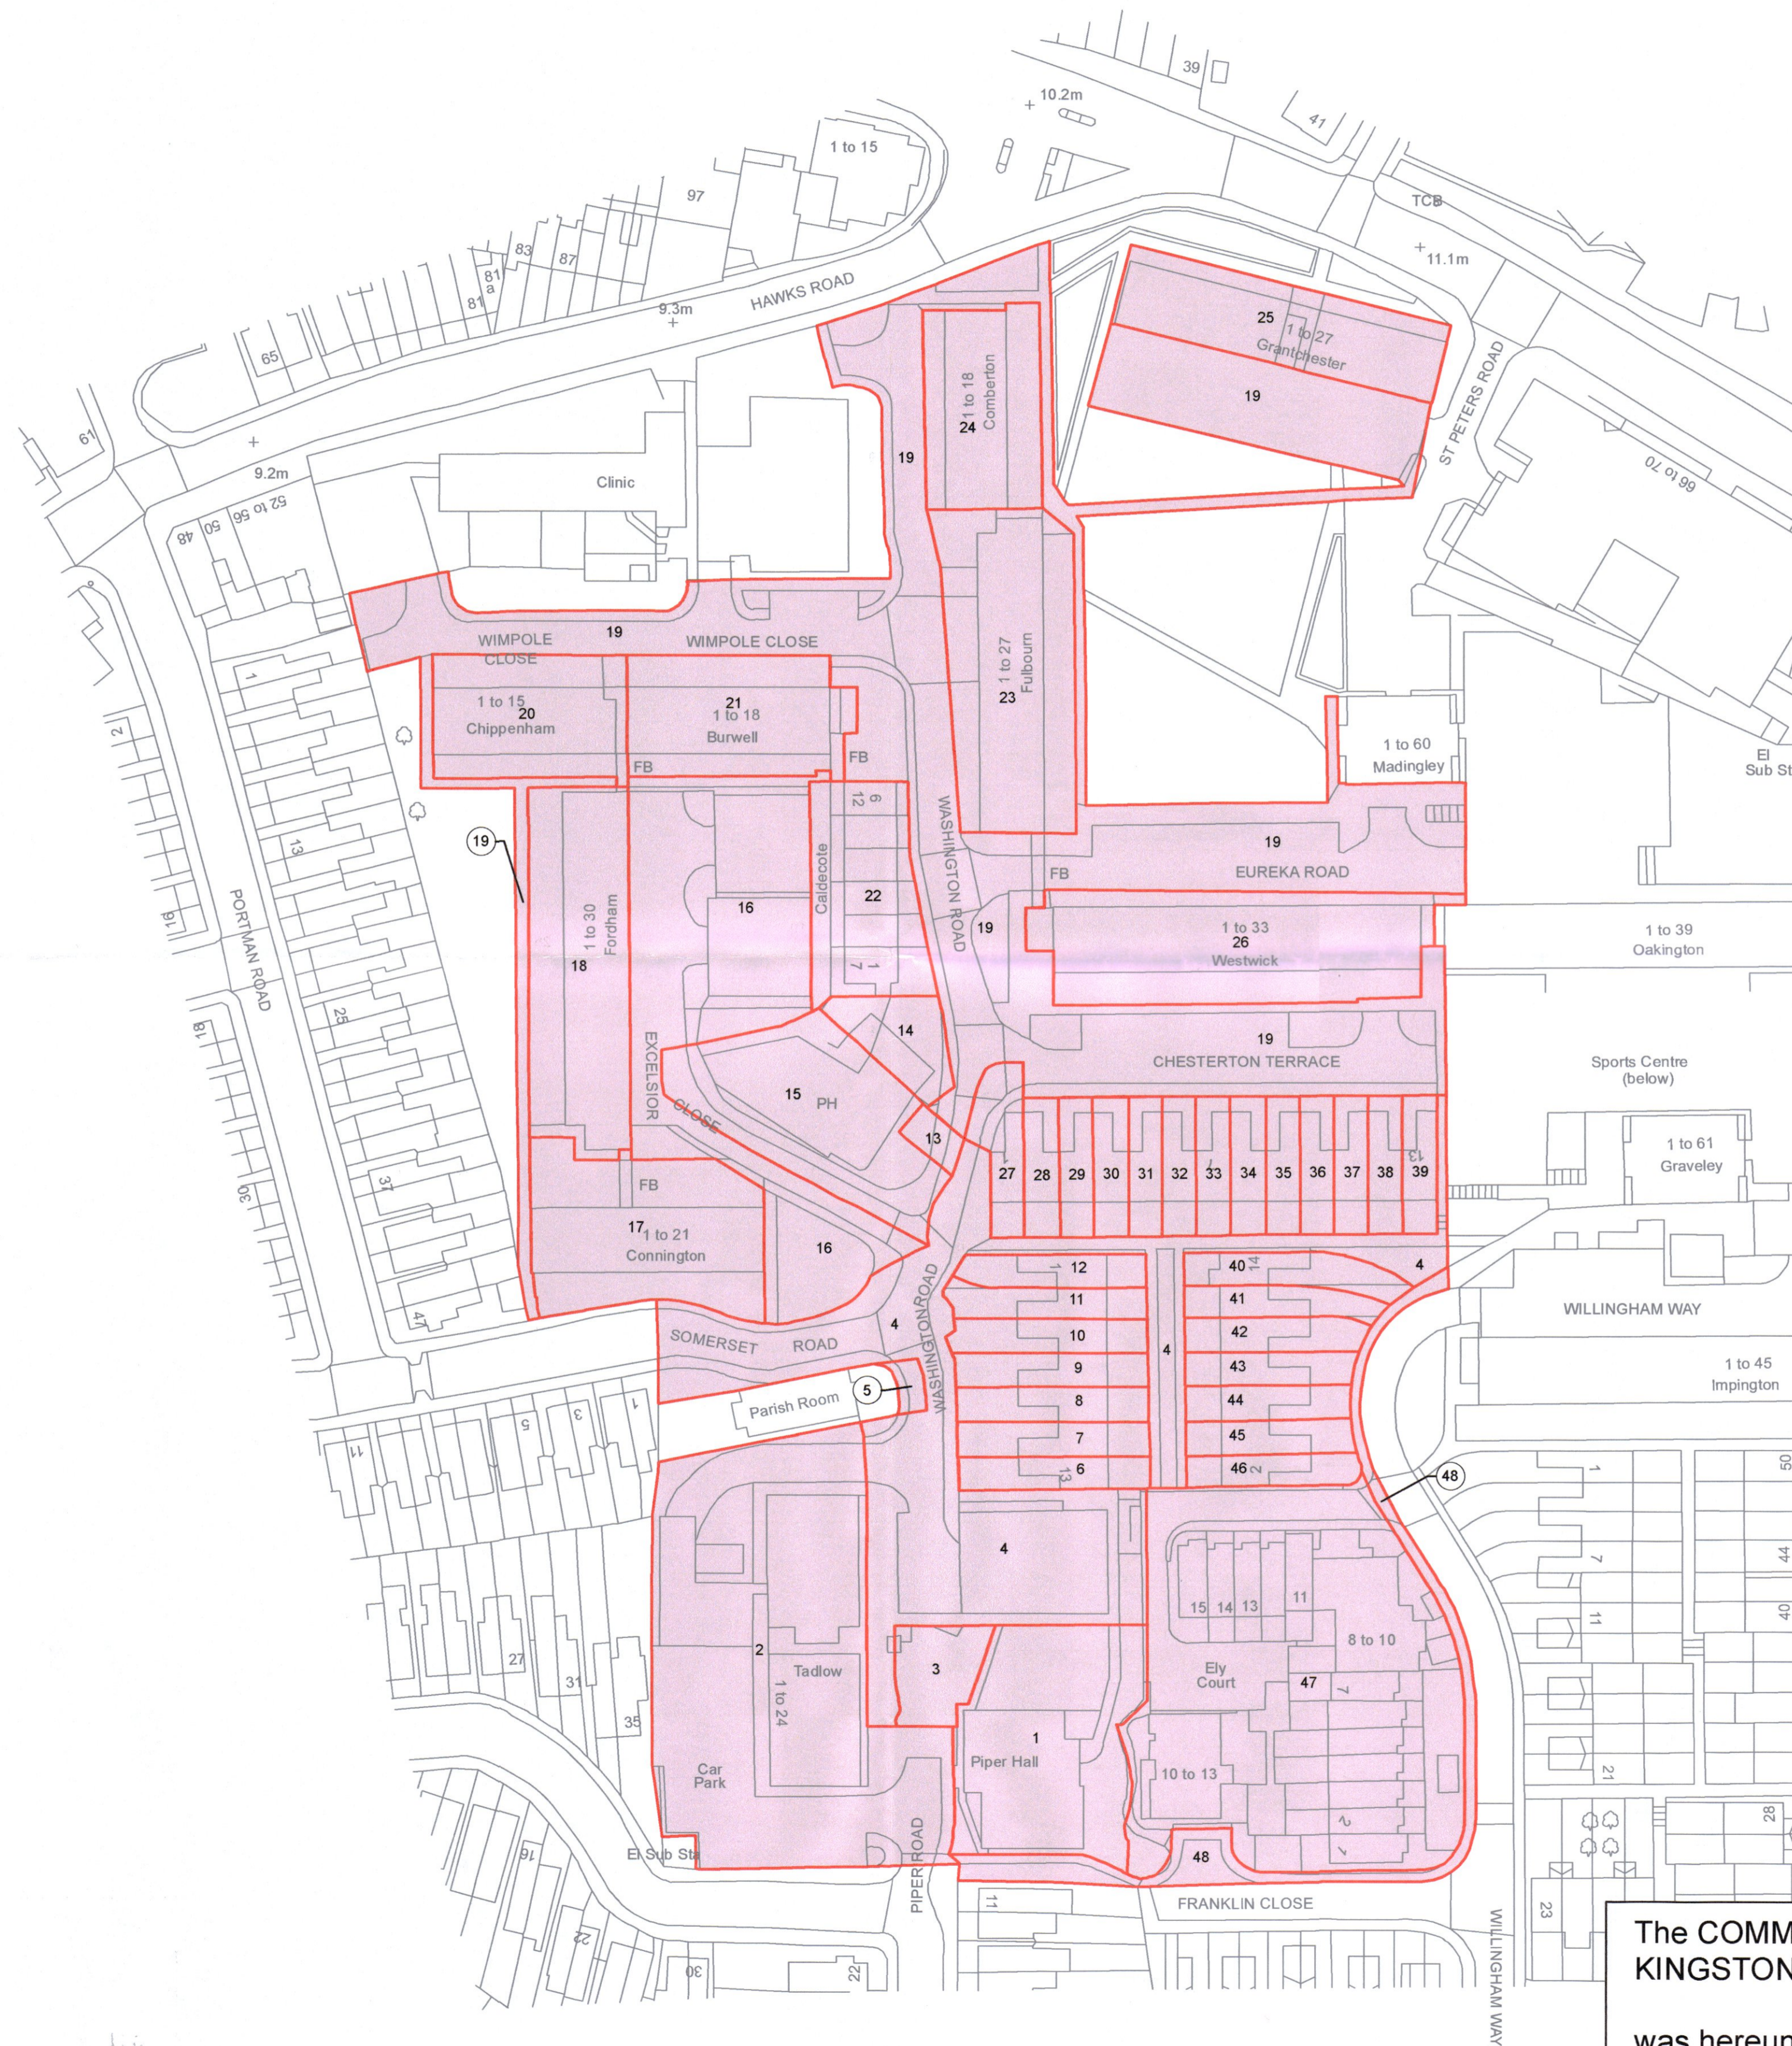

# MAP REFERRED TO IN THE ROYAL BOROUGH OF KINGSTON UPON THAMES (CAMBRIDGE ROAD ESTATE PHASES 1 AND 2) COMPULSORY PURCHASE ORDER 2022

The COMMON SEAL of THE ROYAL BOROUGH OF KINGSTON UPON THAMES

was hereunto affixed this 1st day of February 2022 in the presence of:

*Lucy Craig*  
.....  
LUCY CRAIG  
a duly authorised officer

1:750 @ A1  
GH-2639-CPO-FINAL-R3